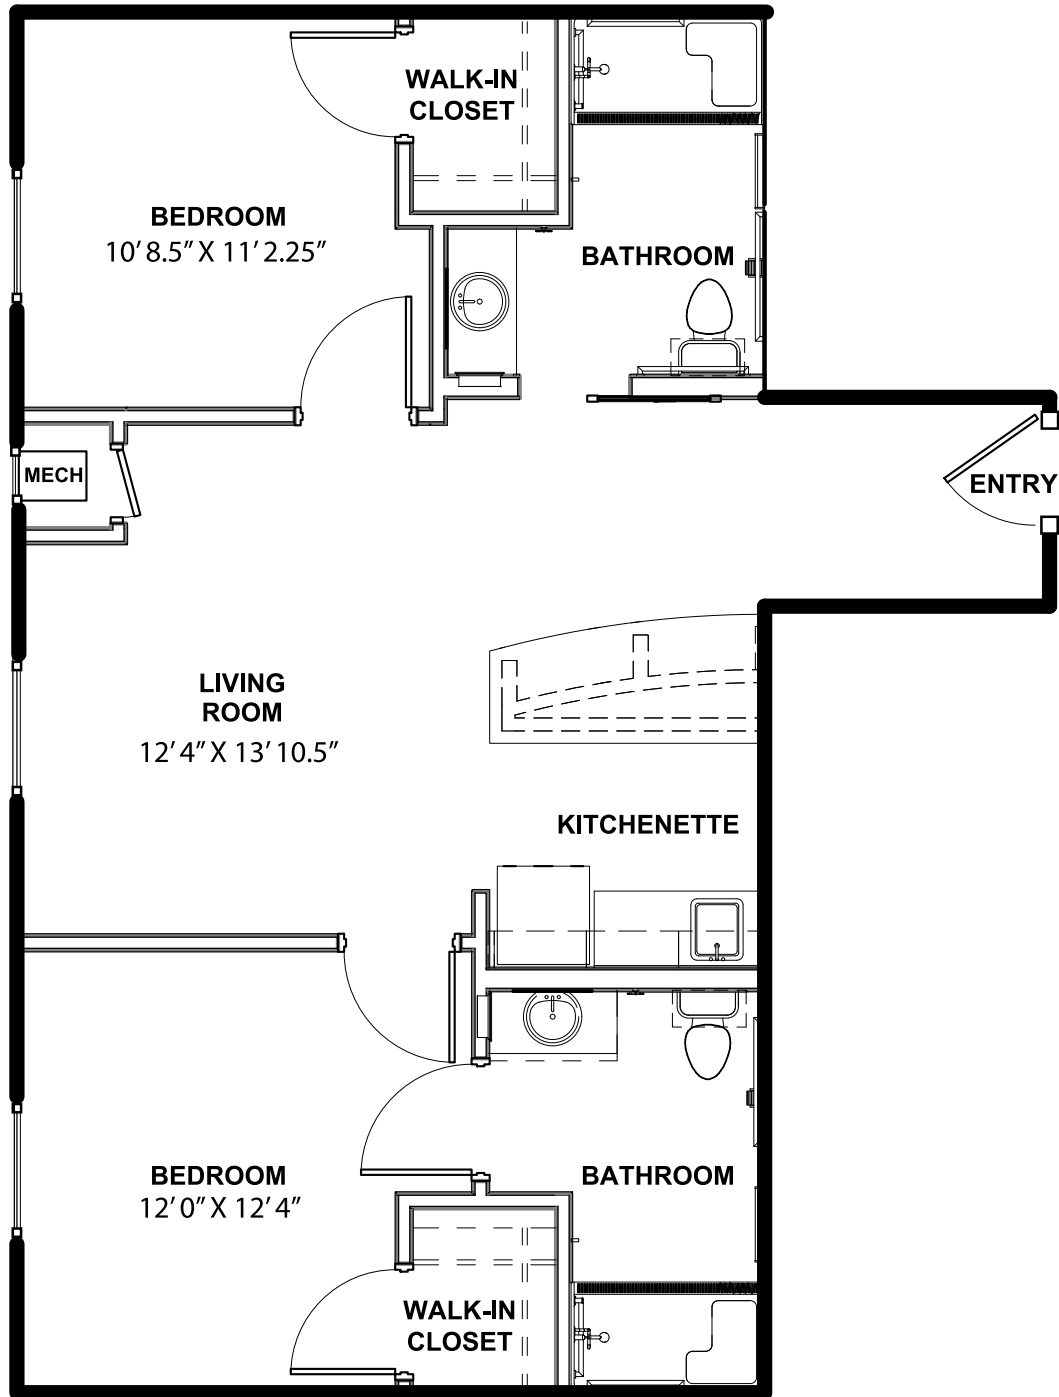

**VALENCIA**

TWO-BEDROOM APARTMENT  
798 SQ. FT.

Square footages are approximate and subject to change.