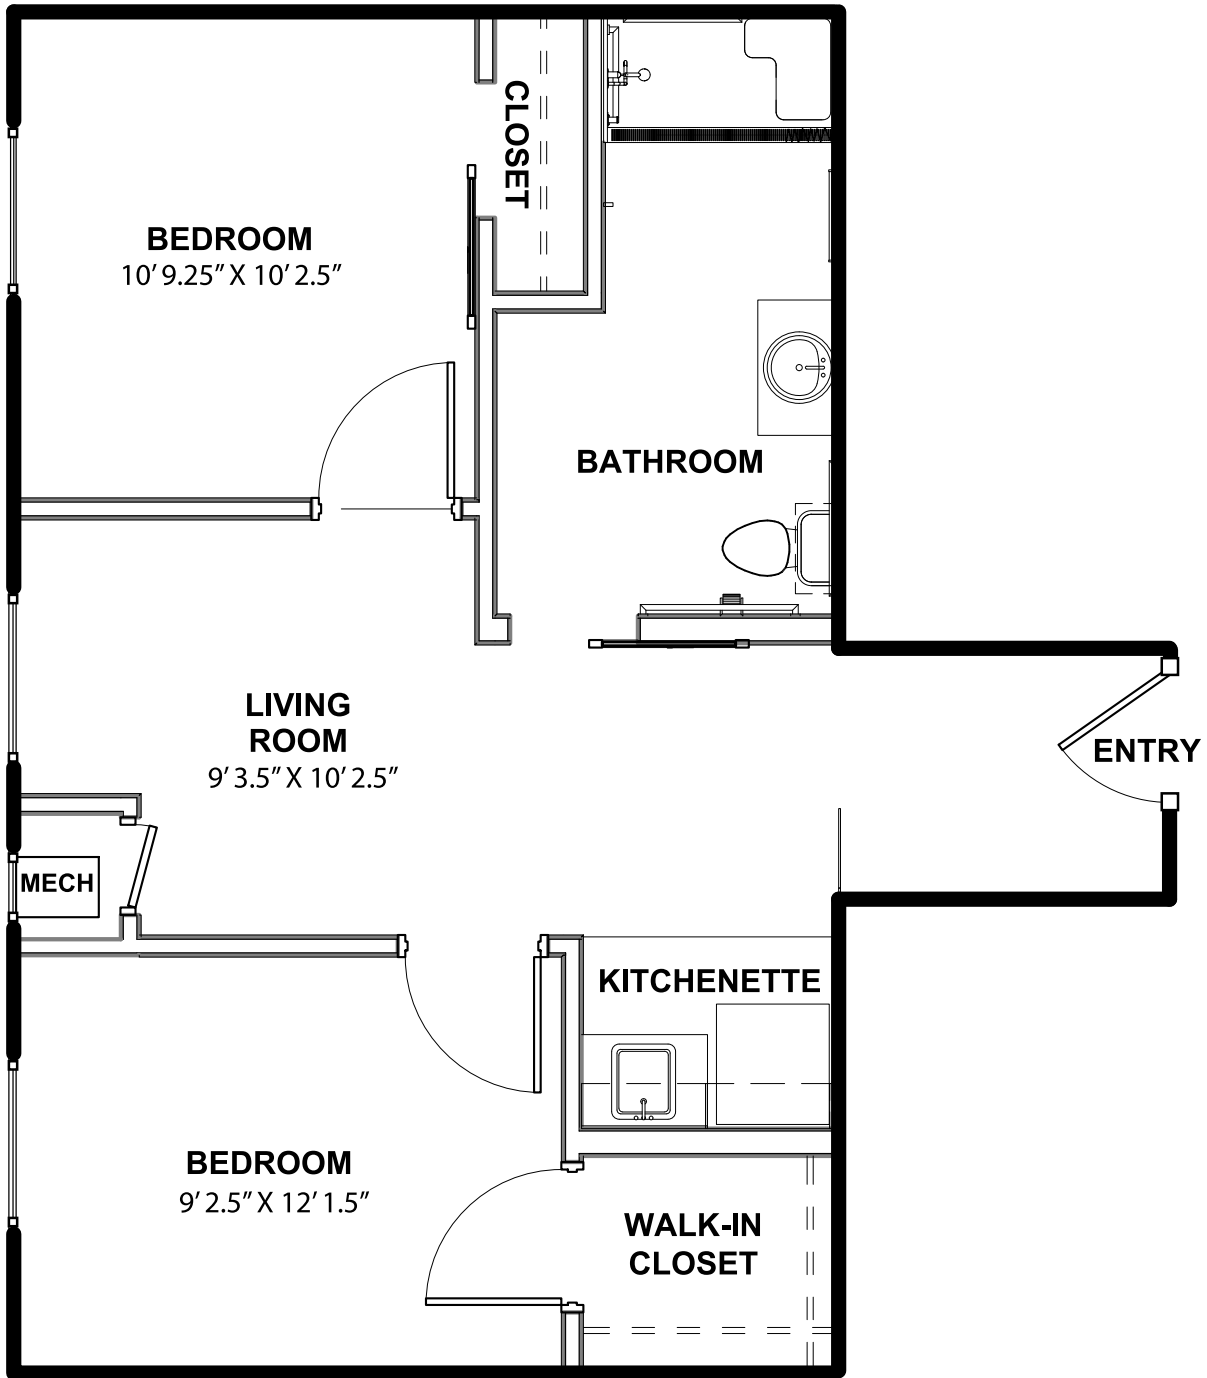

**SEVILLA**

TWO-BEDROOM APARTMENT  
557 SQ FT

*Square footages are approximate and subject to change.*