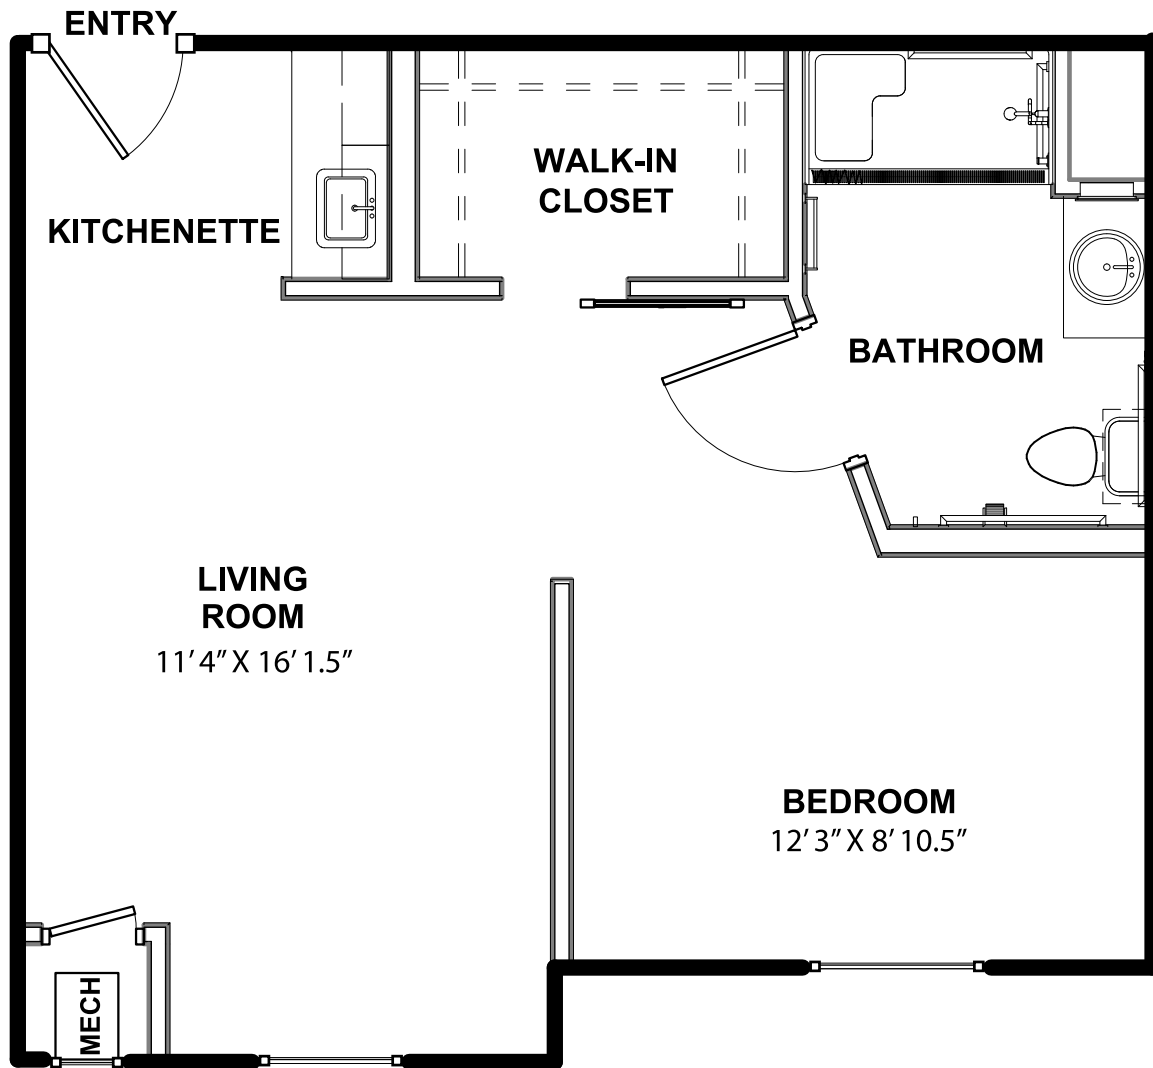

SARAGOSSA

ONE-BEDROOM APARTMENT
492 SQ FT

Square footages are approximate and subject to change.