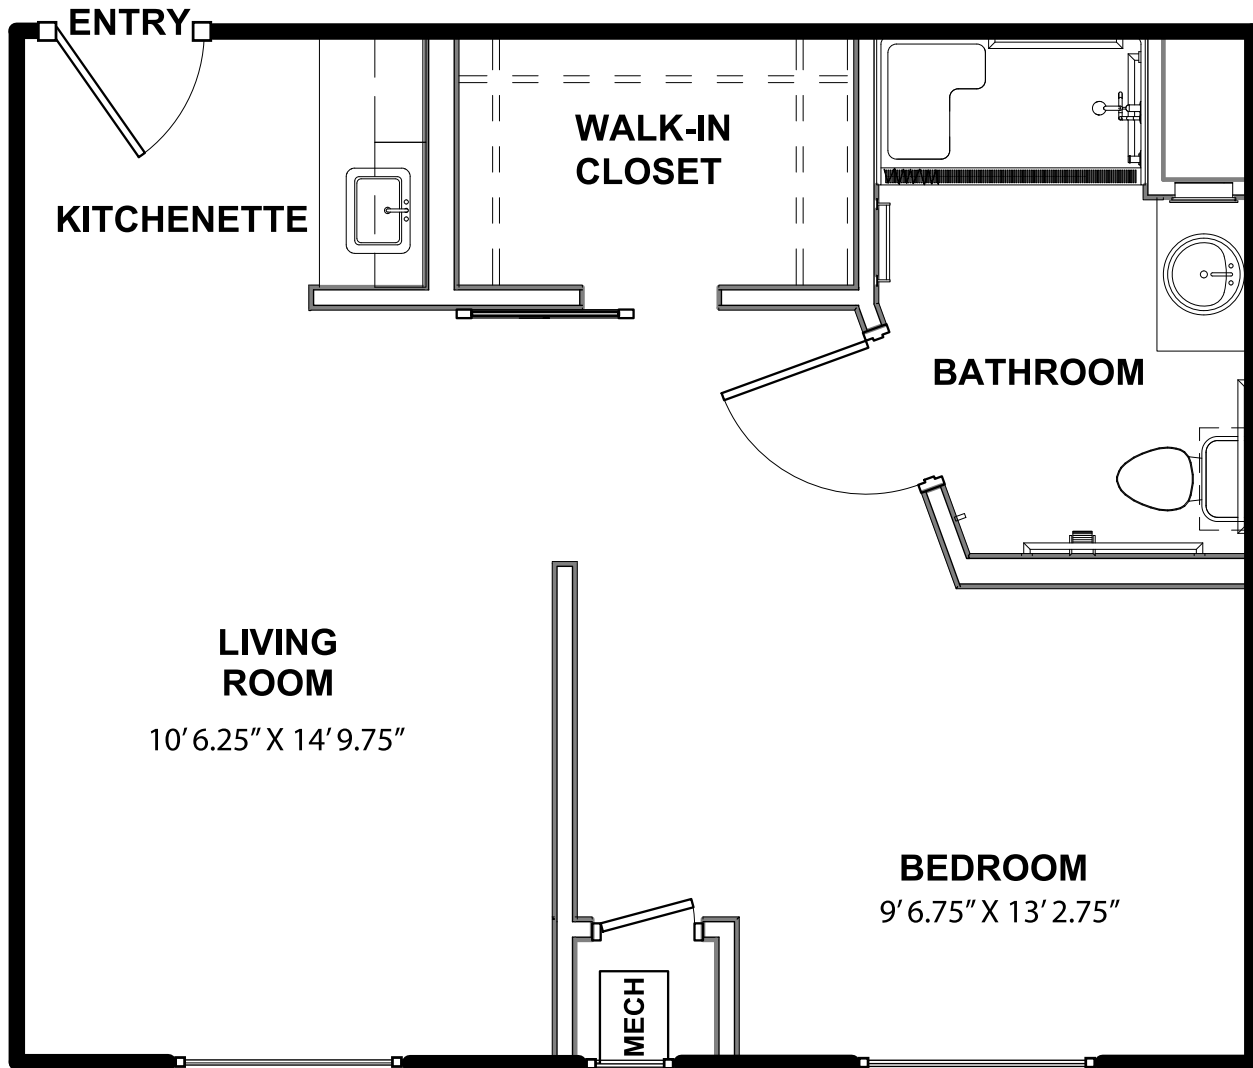

SAN MARCO

ONE-BEDROOM APARTMENT
488 SQ. FT.

Square footages are approximate and subject to change.