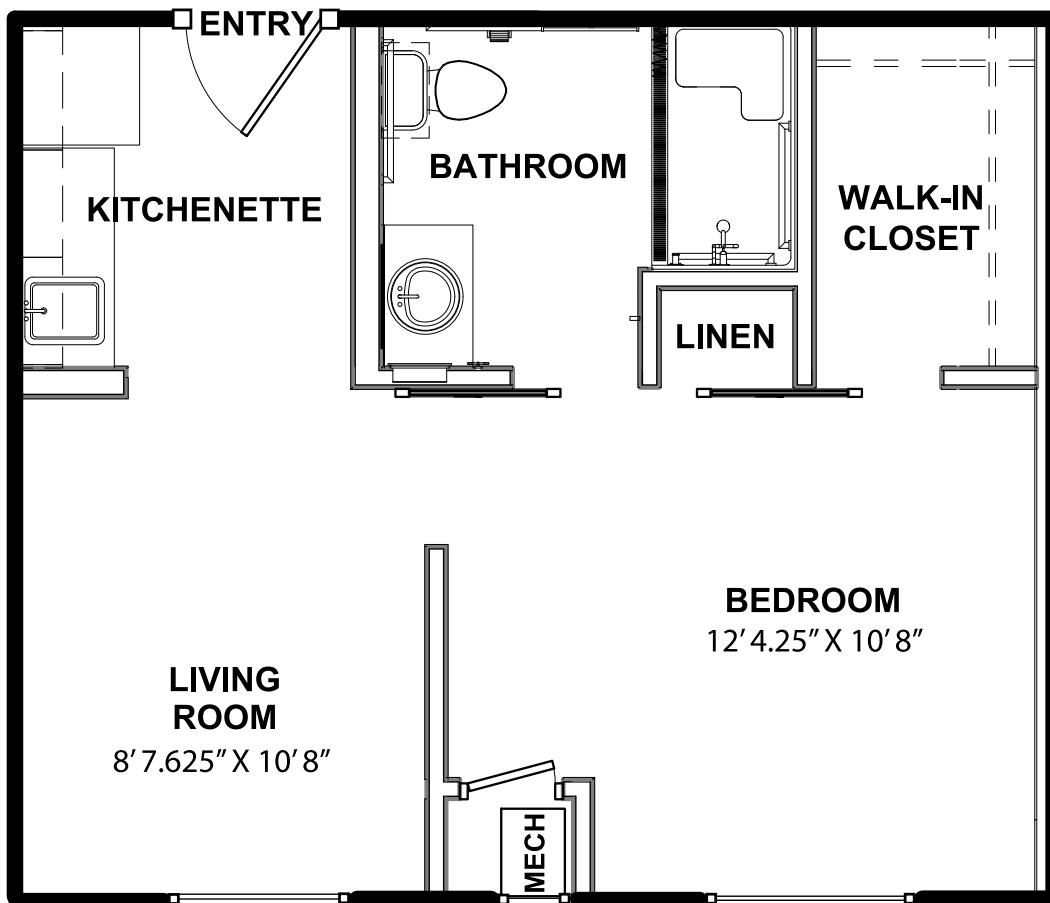

PALMETTO

ONE-BEDROOM APARTMENT
394 SQ FT

Square footages are approximate and subject to change.