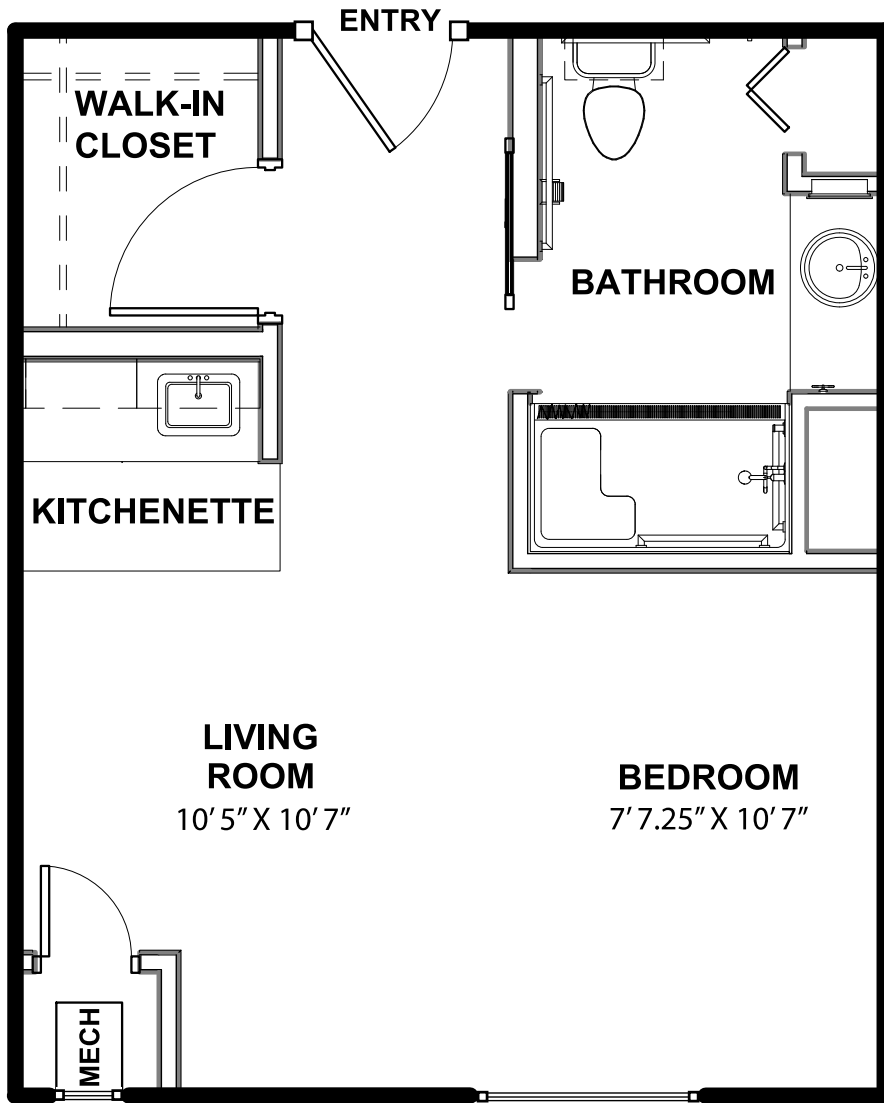

AUGUSTINE

STUDIO
380 SQ. FT.

Square footages are approximate and subject to change.