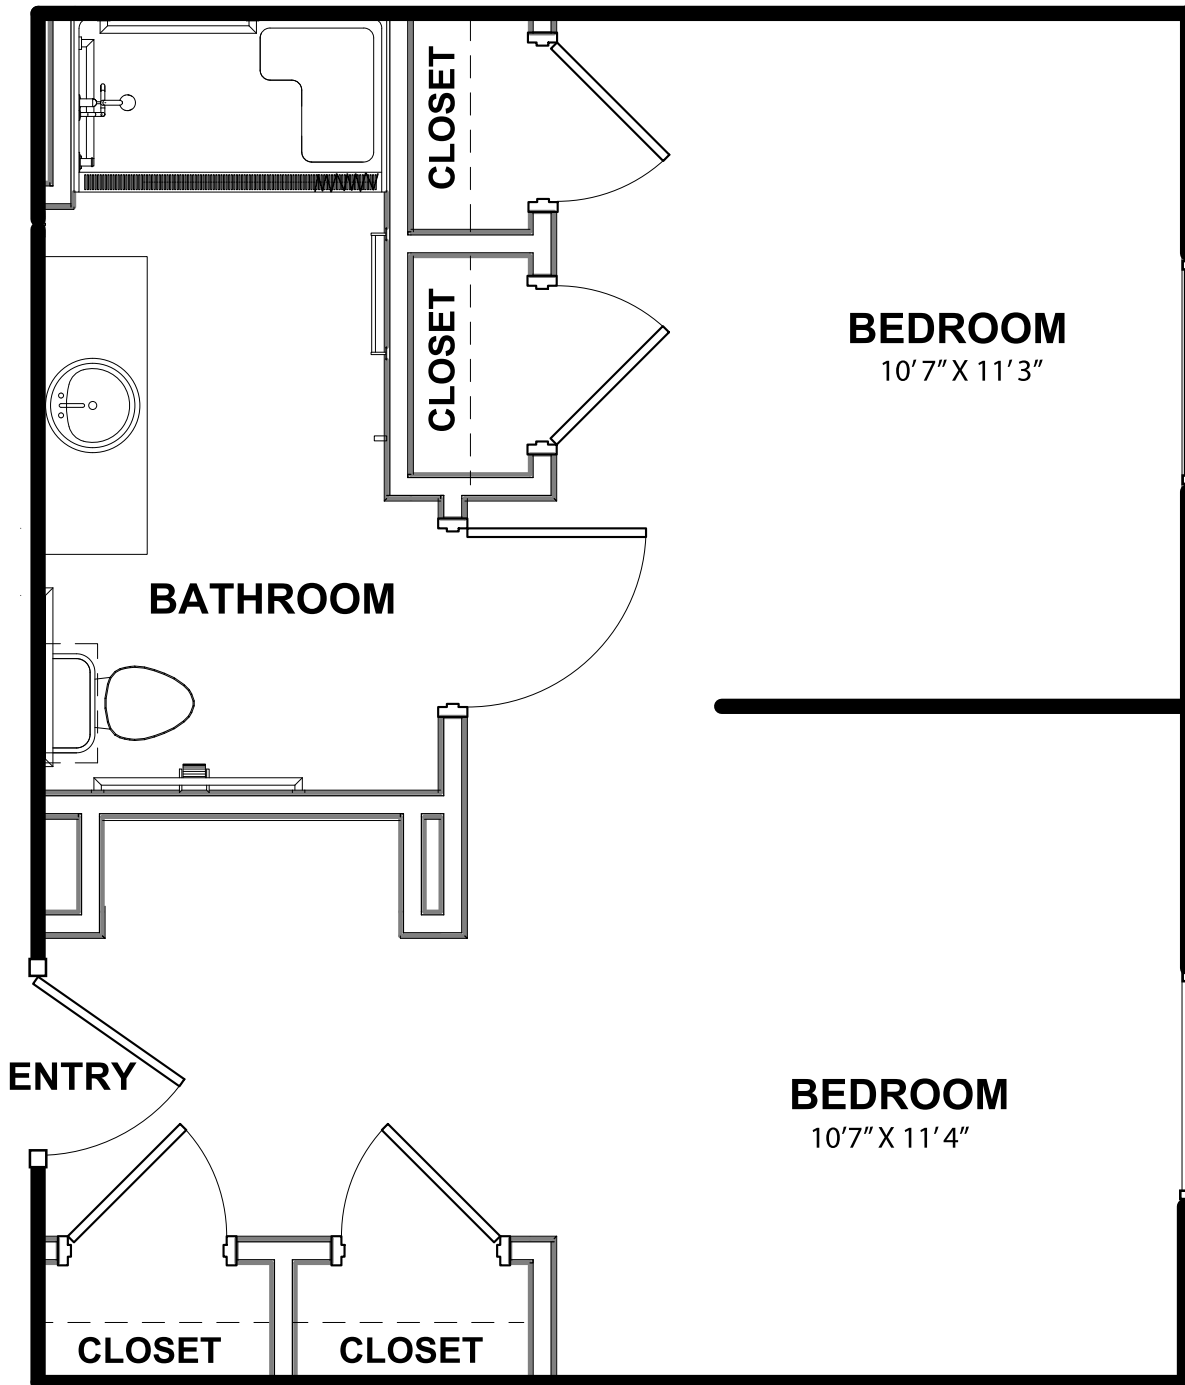

SANDPIPER

TWO BEDROOM | ONE BATHROOM
443 SQ FT

Square footages are approximate and subject to change.