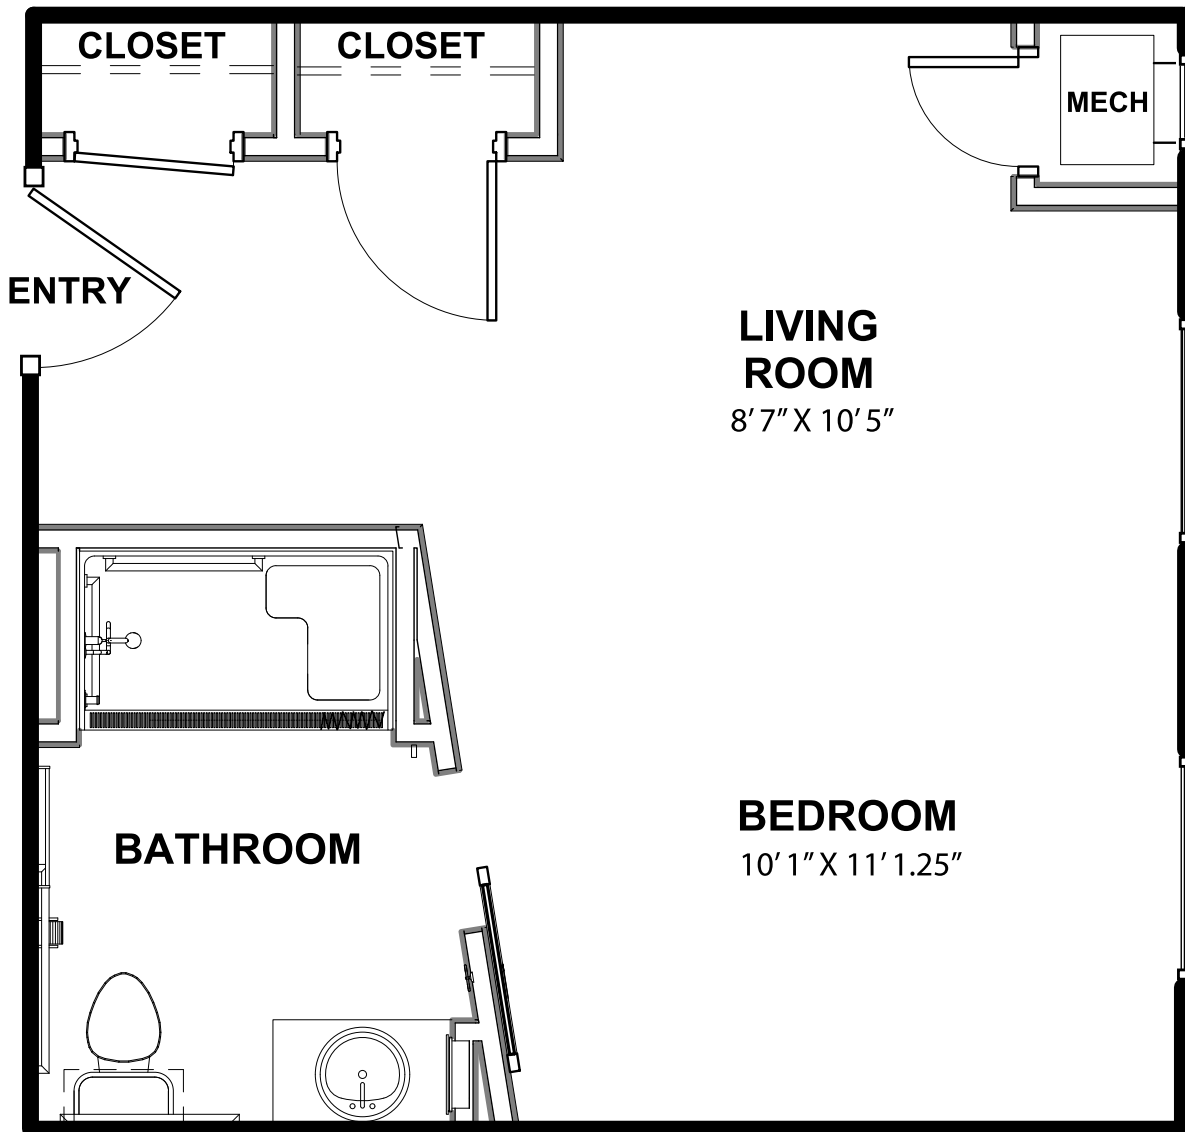

OSPREY

ONE BEDROOM | ONE BATHROOM | STUDIO
359 SQ FT

Square footages are approximate and subject to change.