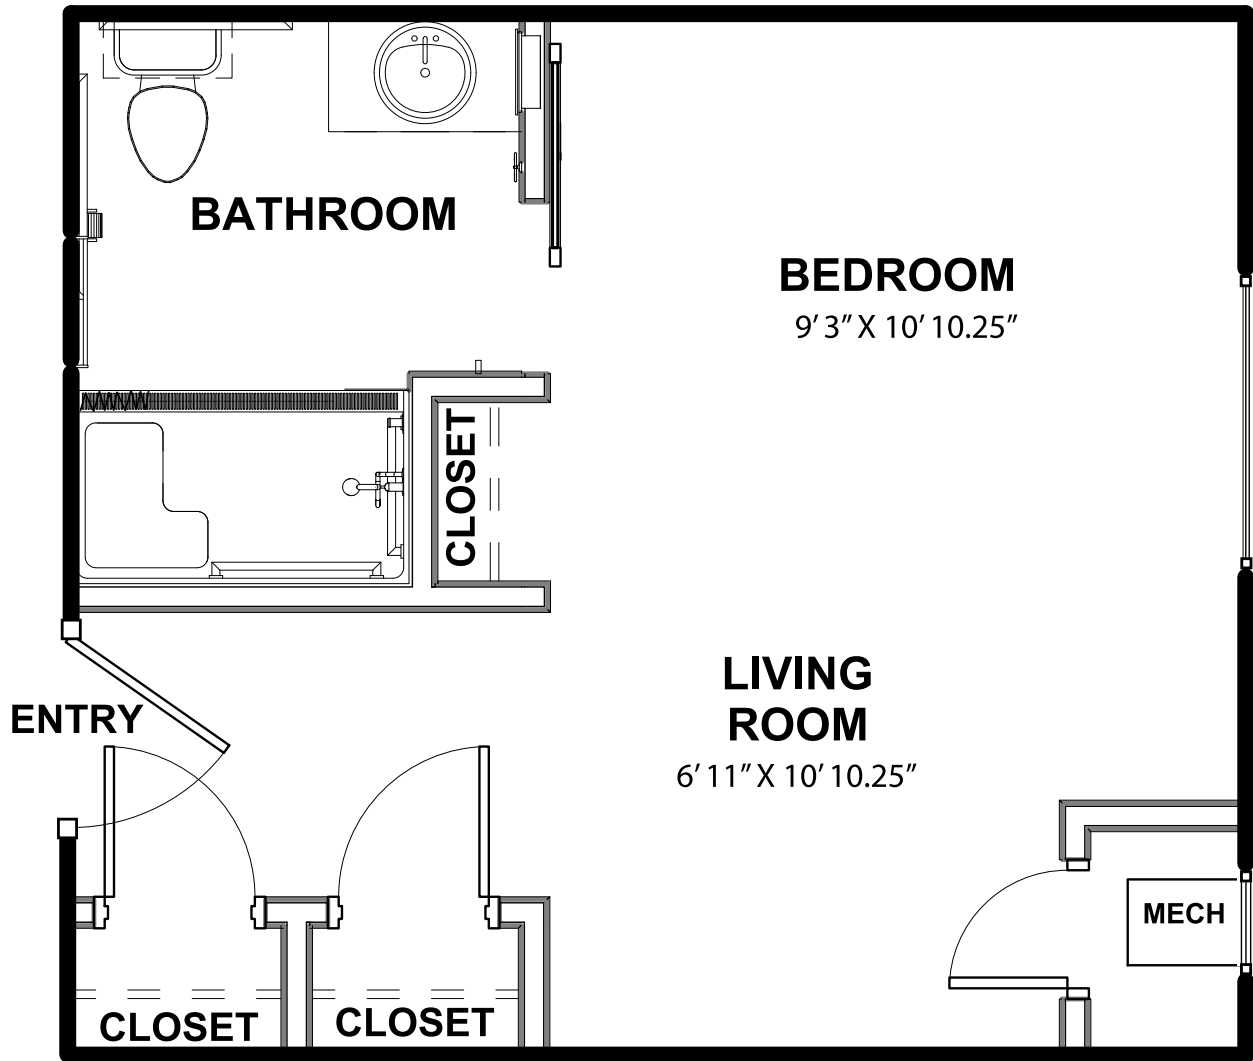

## HERON

ONE BEDROOM | ONE BATHROOM | STUDIO  
295 SQ FT

Square footages are approximate and subject to change.