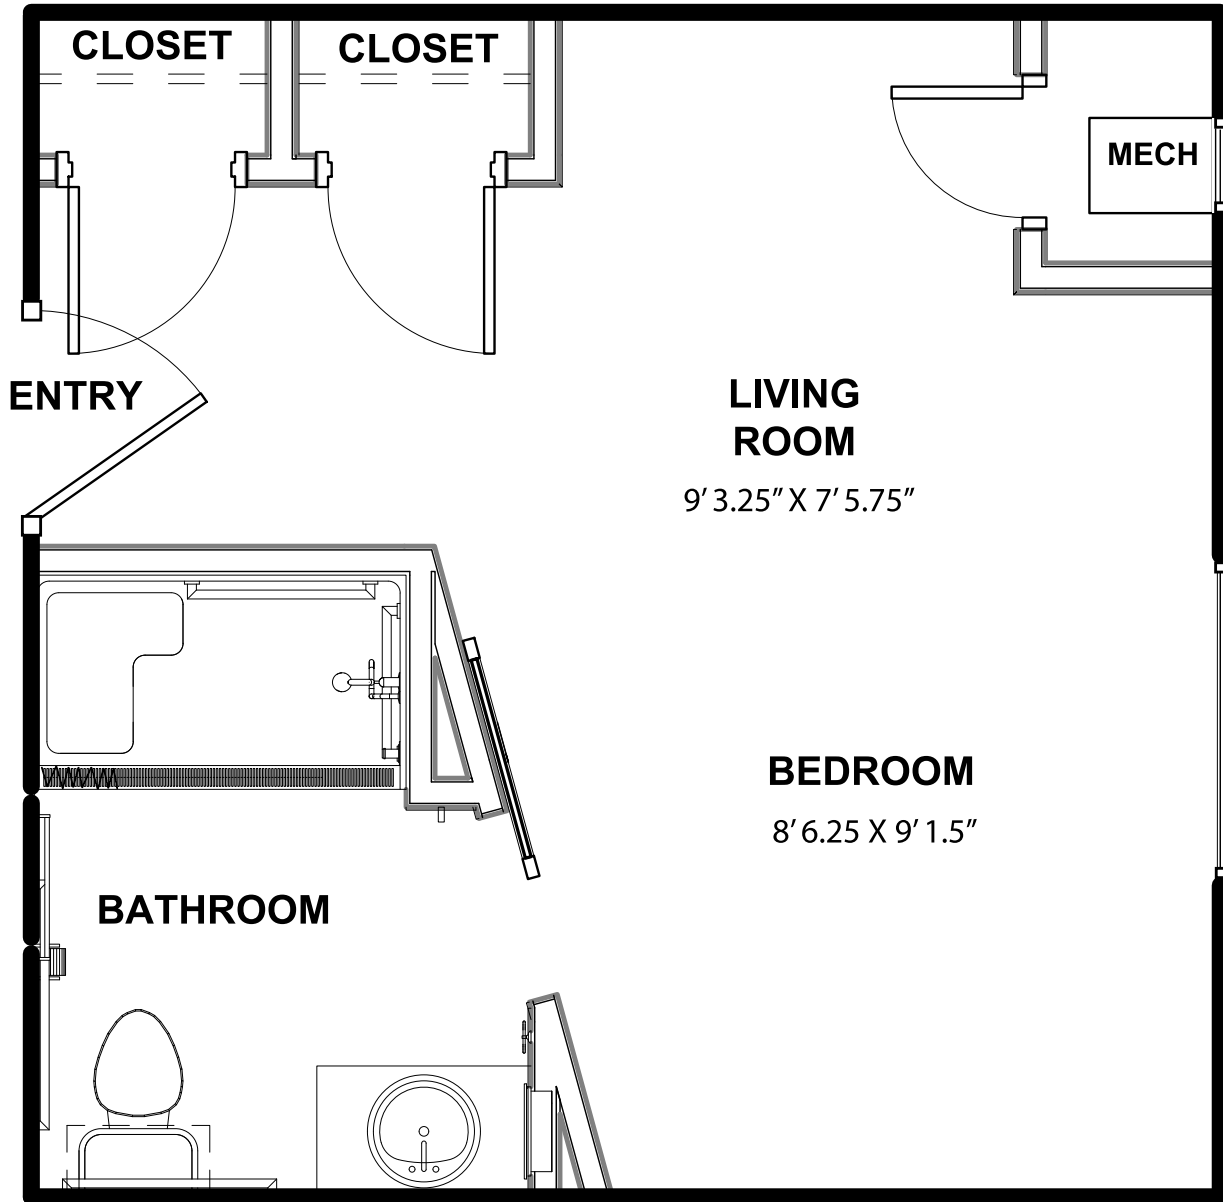

EGRET

ONE BEDROOM | ONE BATHROOM | STUDIO
276 SQ FT

Square footages are approximate and subject to change.