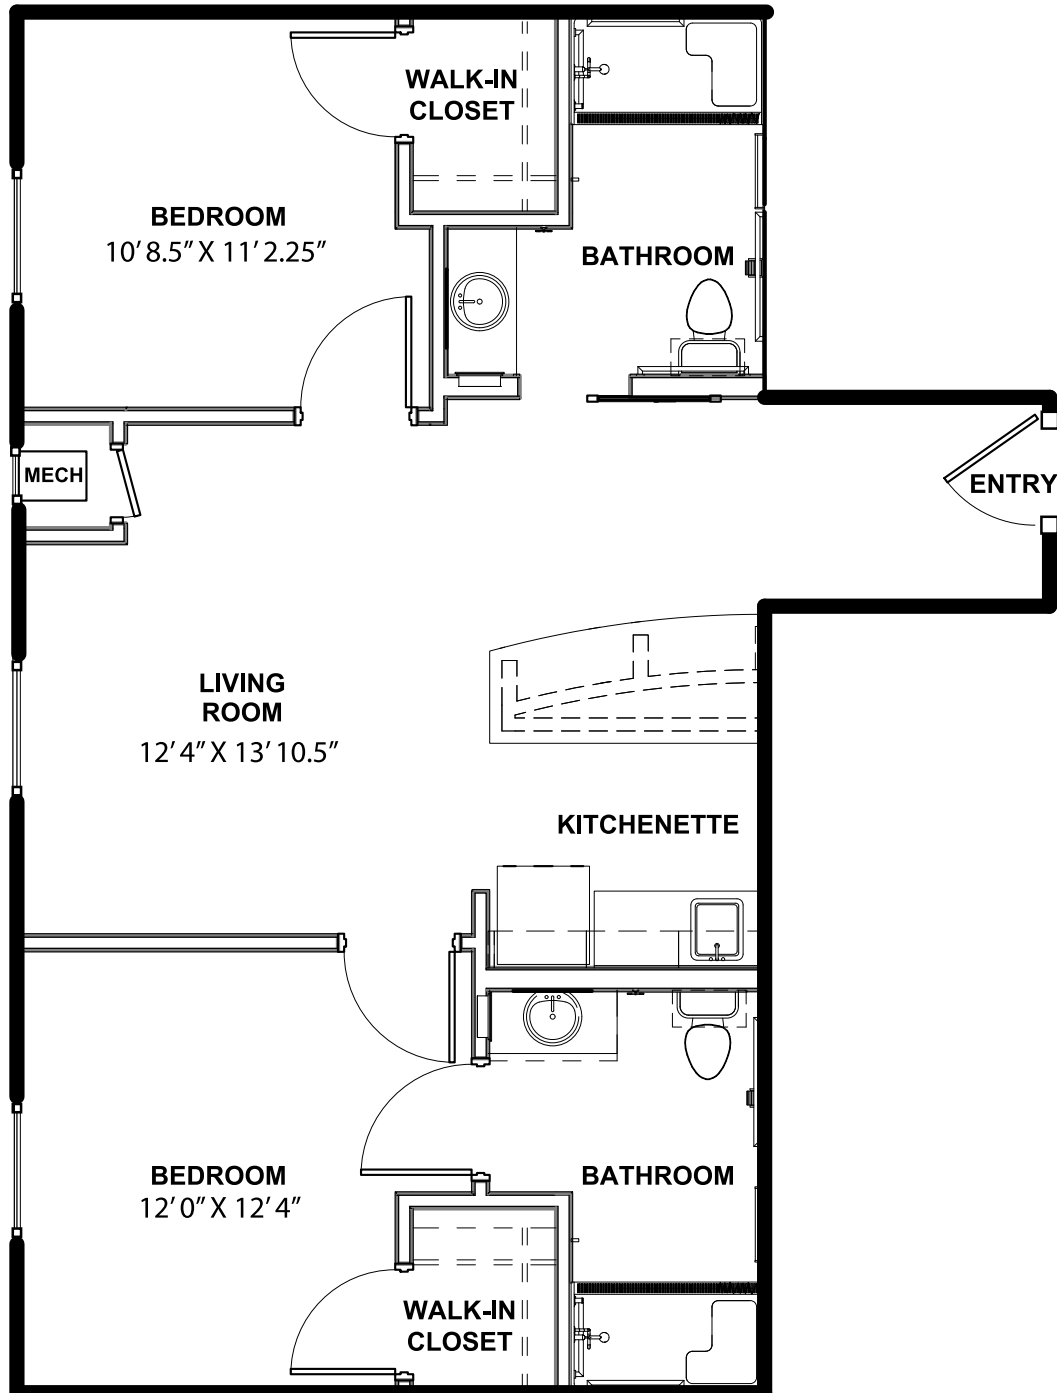

## VALENCIA

TWO BEDROOM | TWO BATHROOM  
798 SQ FT

Square footages are approximate and subject to change.