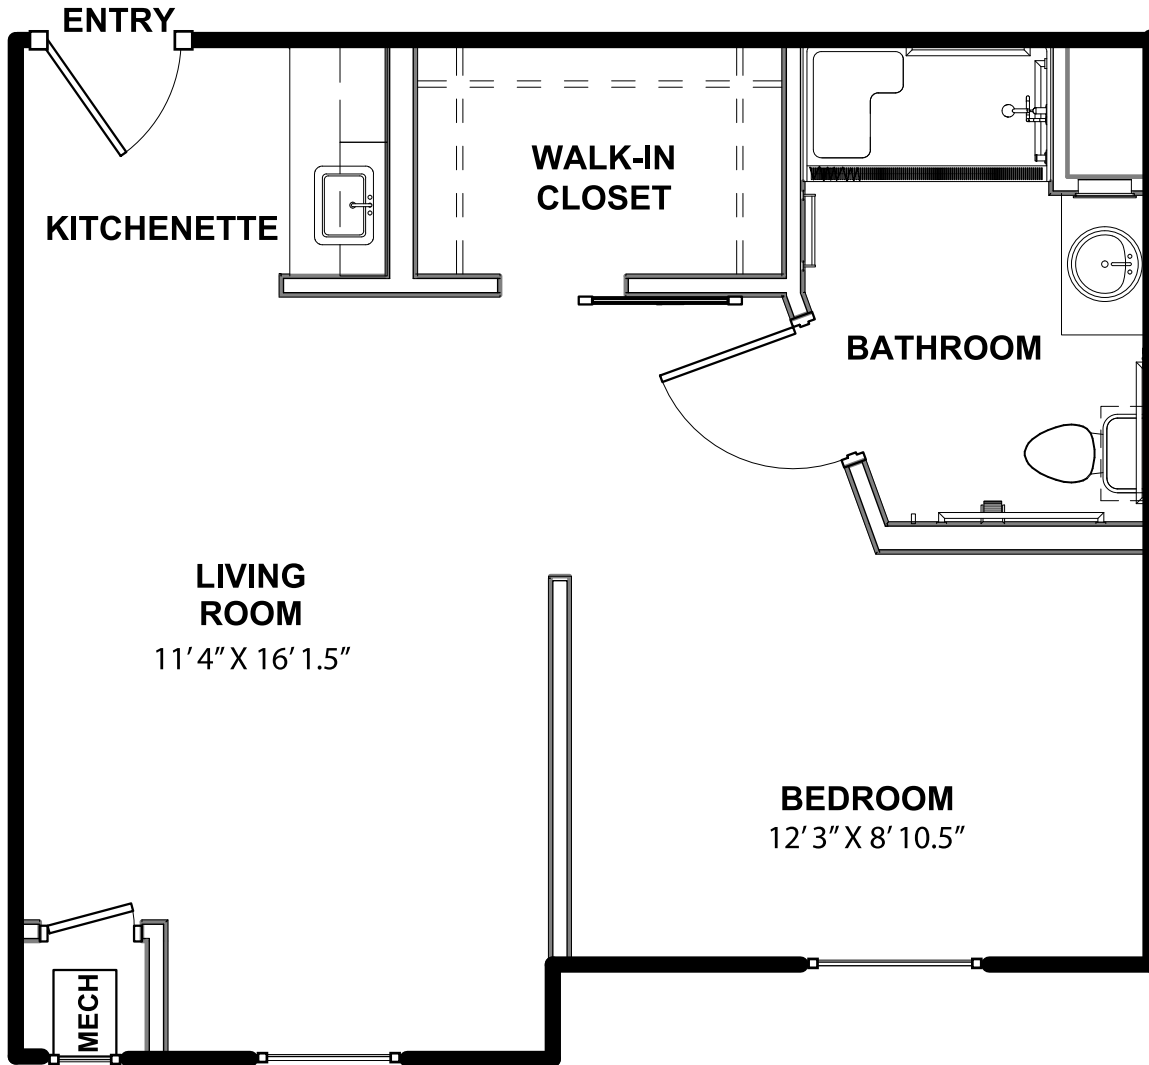

## SARAGOSSA

ONE BEDROOM | ONE BATHROOM  
492 SQ FT

Square footages are approximate and subject to change.