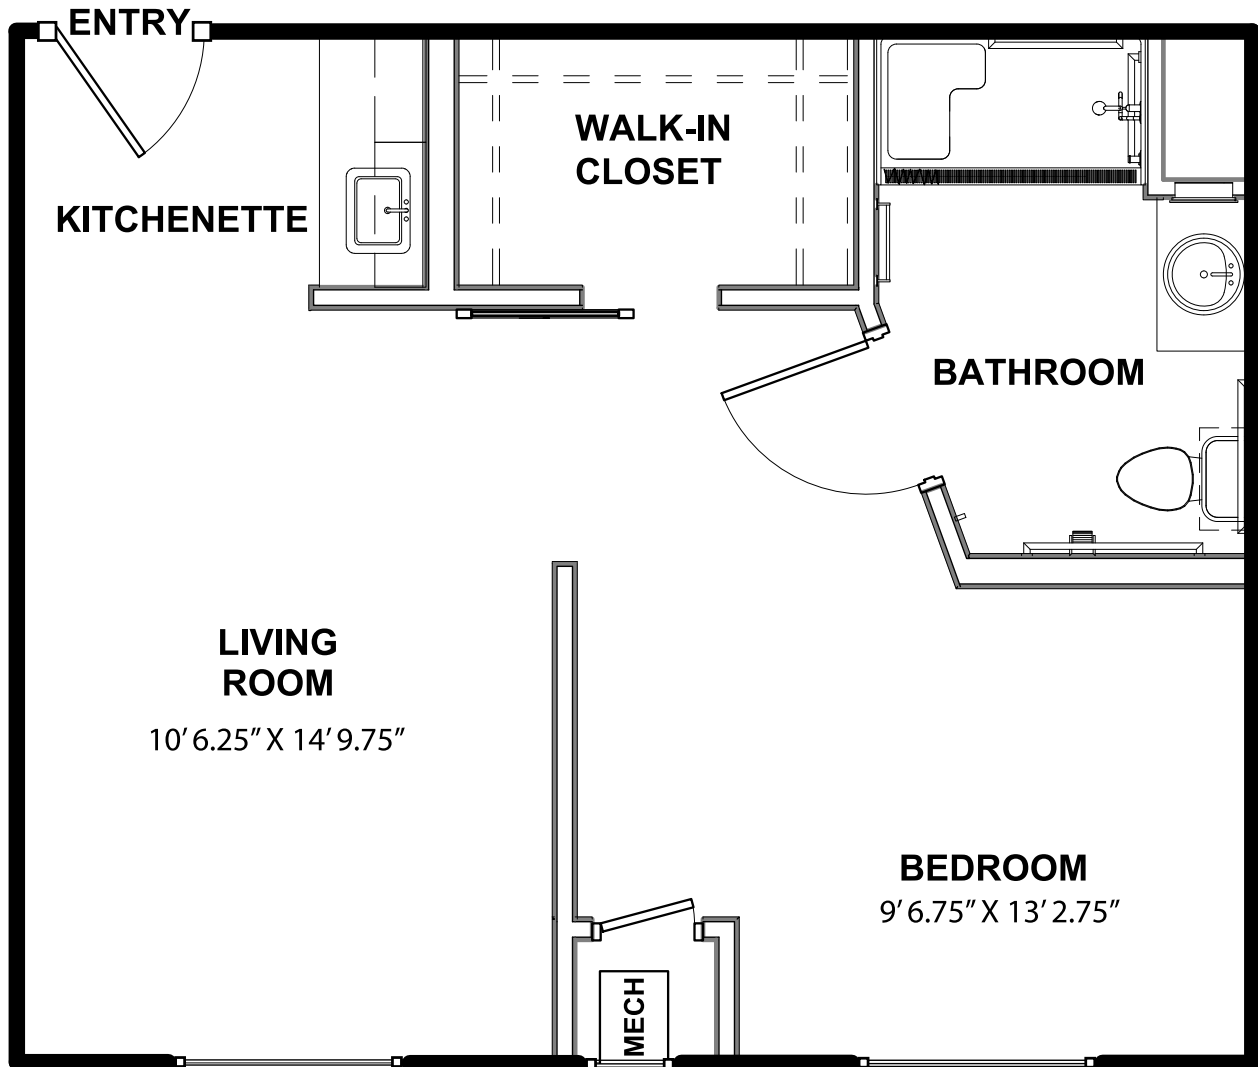

SAN MARCO

ONE BEDROOM | ONE BATHROOM
488 SQ FT

Square footages are approximate and subject to change.