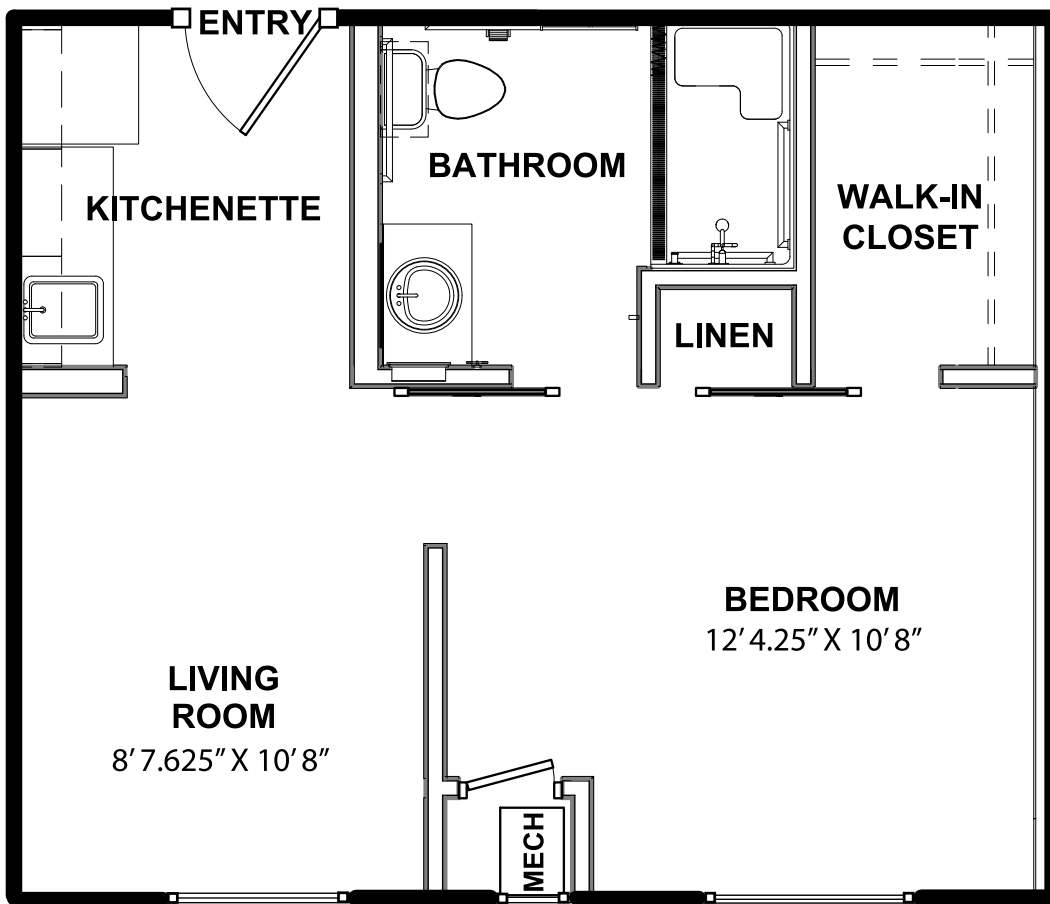

## ■ PALMETTO

ONE BEDROOM | ONE BATHROOM  
394 SQ FT

Square footages are approximate and subject to change.