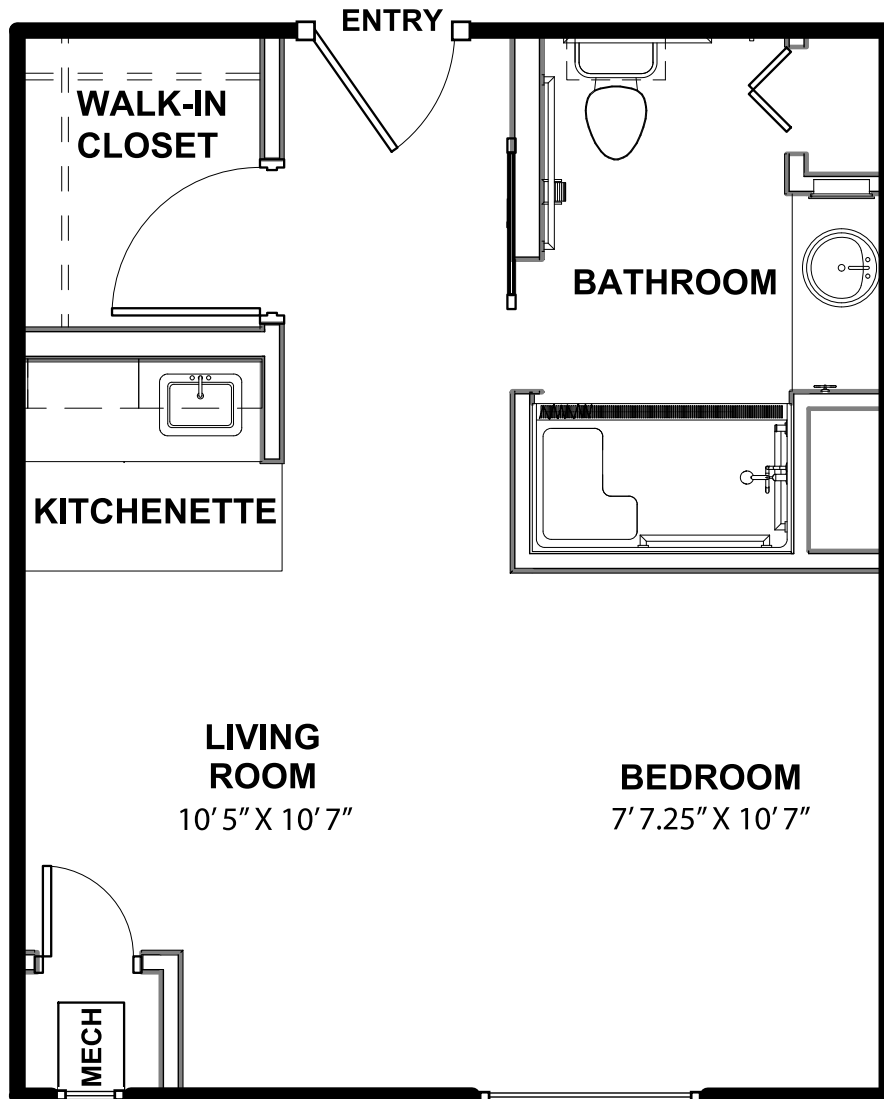

## AUGUSTINE

ONE BEDROOM | ONE BATHROOM | STUDIO  
380 SQ FT

Square footages are approximate and subject to change.